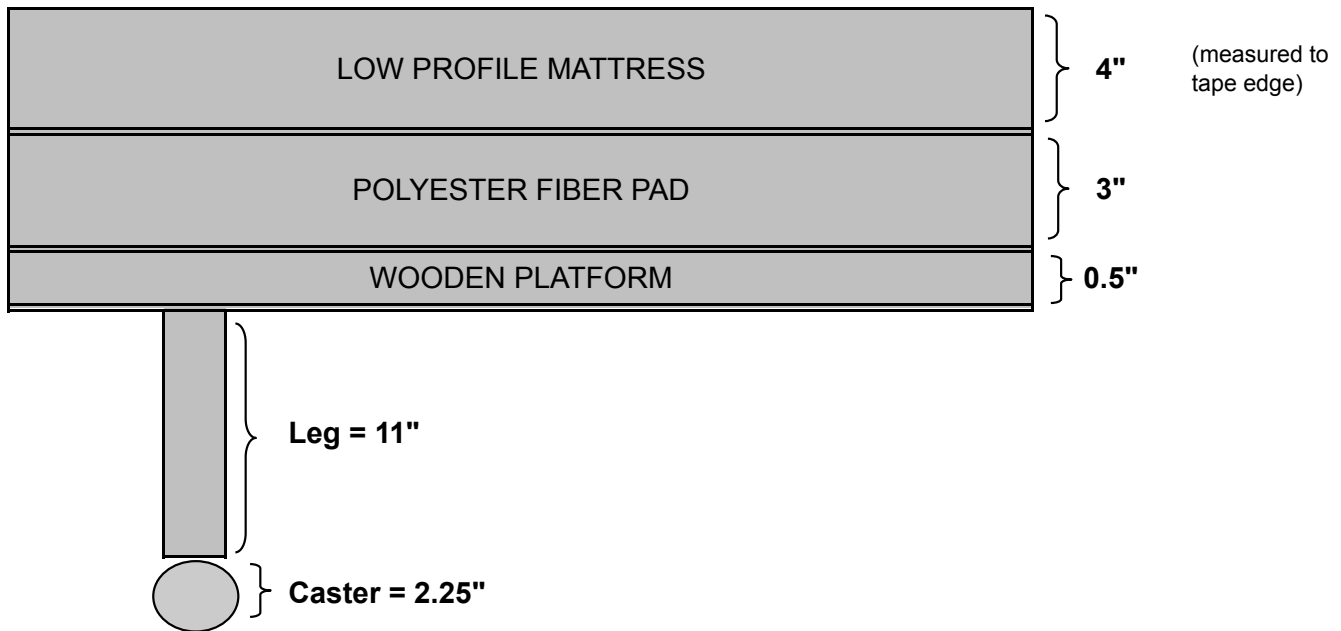

Hi-Lo (Low Profile Mattress)

Polyester Fiber Pad	3.0
Wooden Platform	0.5
Leg	11.0
Upholstery Allowance	0.25
Foundation Height (w/o caster)	14.75
Caster Height	2.25
Foundation Height (with caster)	17.00

Mattress Height (to tape edge)	4.00
Total Bed Height (with mattress & caster)	21.0
Total Bed Height (with mattress & no caster)	18.75

Hi-Lo Vertical Travel	7.0
Total Bed Height - Raised (with mattress & caster)	28.0
Total Bed Height - Raised (with mattress & no caster)	25.75

Note 1 > Hi-Lo raises vertically 7" but also travels horizontally 7" towards the foot end of the bed.

Note 2 > Low profile mattress measures 5.5" to the crown. Mattress measures 4" to the taped edge. Beware & tell customers that mattress measurements are +/- 1/4" which could cause a total of 1/2" difference.