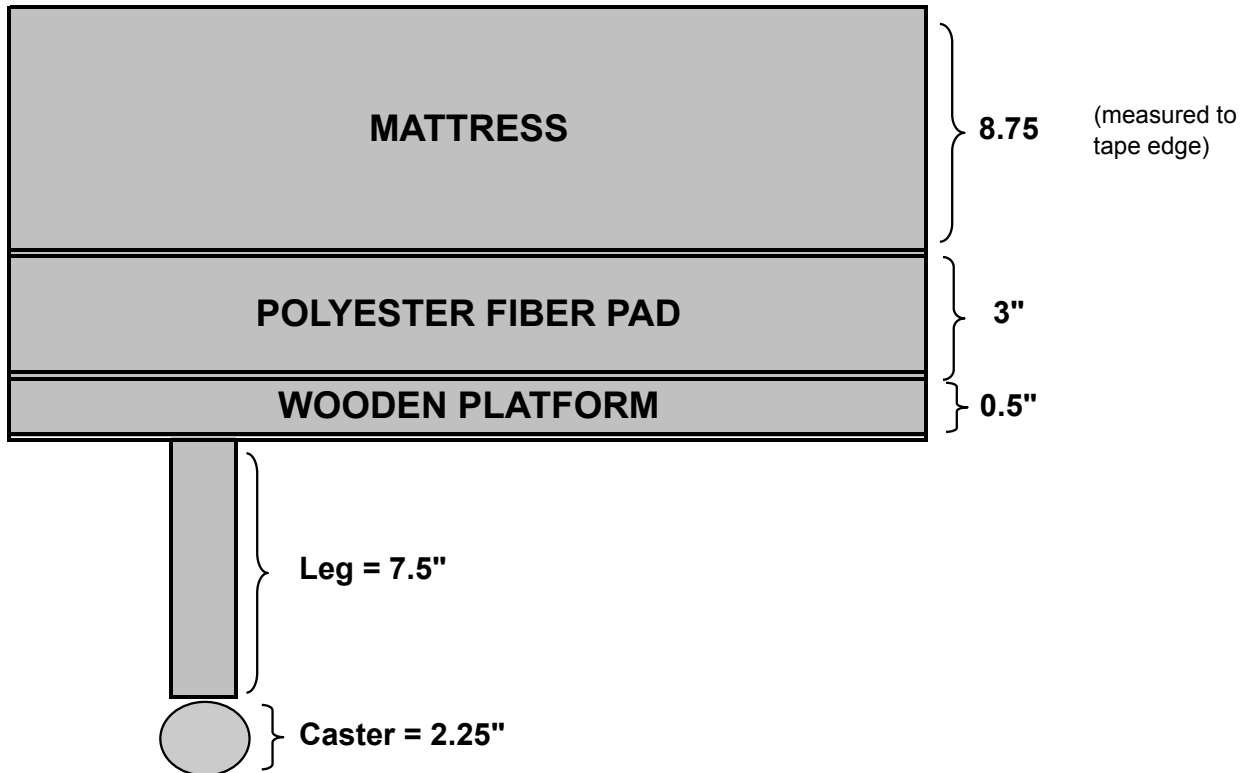

Premier

Polyester Fiber Pad	3.0
Wooden Platform	0.5
Leg	7.5
Upholstery Allowance	0.25
Foundation Height (w/o caster)	11.25
Caster Height	2.25
Foundation Height (with caster)	13.50
Mattress Height (to tape edge)	8.75
Total Bed Height (with mattress & caster)	22.25
Total Bed Height (with mattress & no caster)	20.00

Note 1 > Premier mattresses measure 10.25" to the crown. Premier mattresses measure 8.75" to the taped edge. Beware & tell customers that mattress measurements are +/- 1/4" which could cause a total of 1/2" difference. Everybody measures mattresses differently & mattresses are mush!!

Note 2 > The Premier foundation will have a 4" "underfoam" rail glued to the underside of the wooden platform. The "underfoam" rail gives the foundation a luxury, box-spring-like appearance. The Value Flex does not include any underfoam rails.

Note 1 > Value mattresses measure 9.75" to the crown. Value mattresses measure 8.75" to the taped edge. Beware & tell customers that mattress measurements are +/- 1/4" which could cause a total of 1/2" difference. Everybody measures mattresses differently & mattresses are mush!!