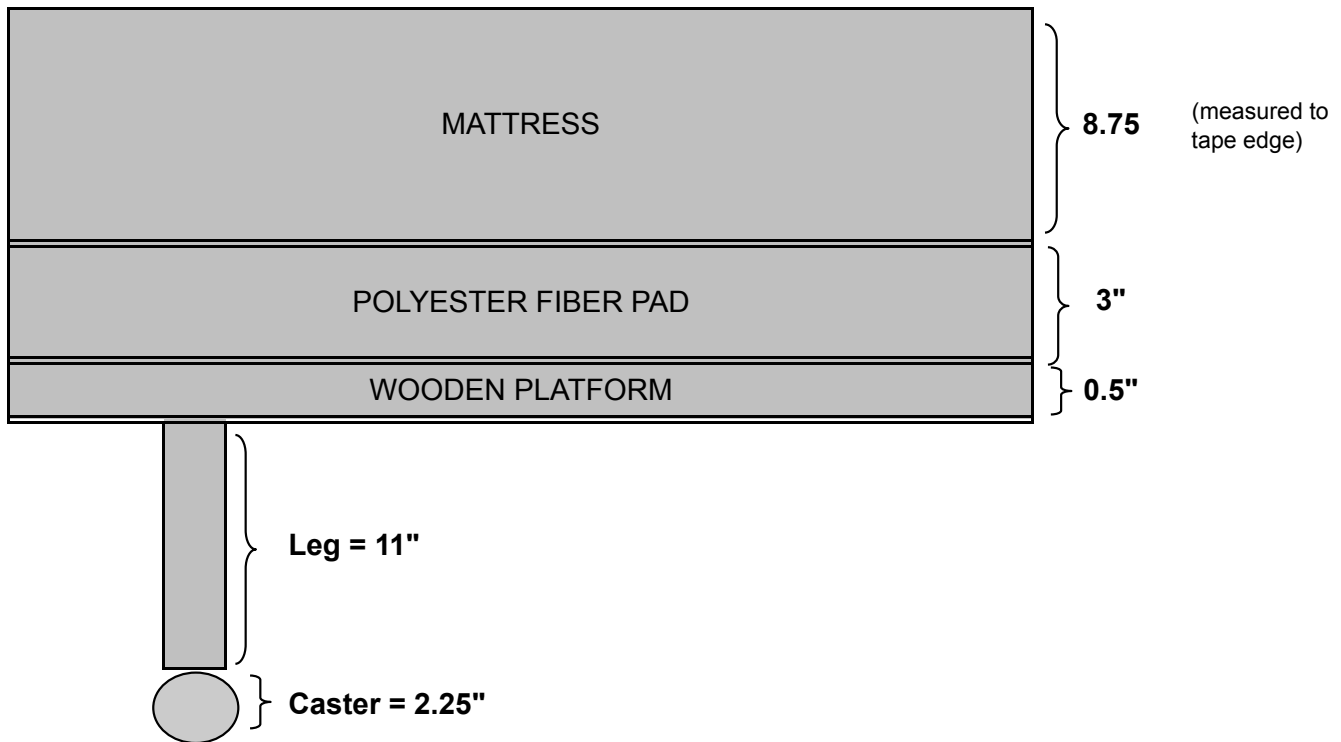

Hi-Lo (Premier Mattress)

Polyester Fiber Pad	3.0
Wooden Platform	0.5
Leg	11.0
Upholstery Allowance	0.25
Foundation Height (w/o caster)	14.75
Caster Height	2.25
Foundation Height (with caster)	17.00
Mattress Height (to tape edge)	8.75
Total Bed Height (with mattress & caster)	25.8
Total Bed Height (with mattress & no caster)	23.50
Hi-Lo Vertical Travel	7.0
Total Bed Height - Raised (with mattress & caster)	32.8
Total Bed Height - Raised (with mattress & no caster)	30.50

Note 1 > Hi-Lo raises vertically 7" but also travels horizontally 7" towards the foot end of the bed.

Note 2 > Hi-Lo mattresses measure 10.25" to the crown. Hi-Lo mattresses measure 8.75" to the taped edge. Beware & tell customers that mattress measurements are +/- 1/4" which could cause a total of 1/2" difference.