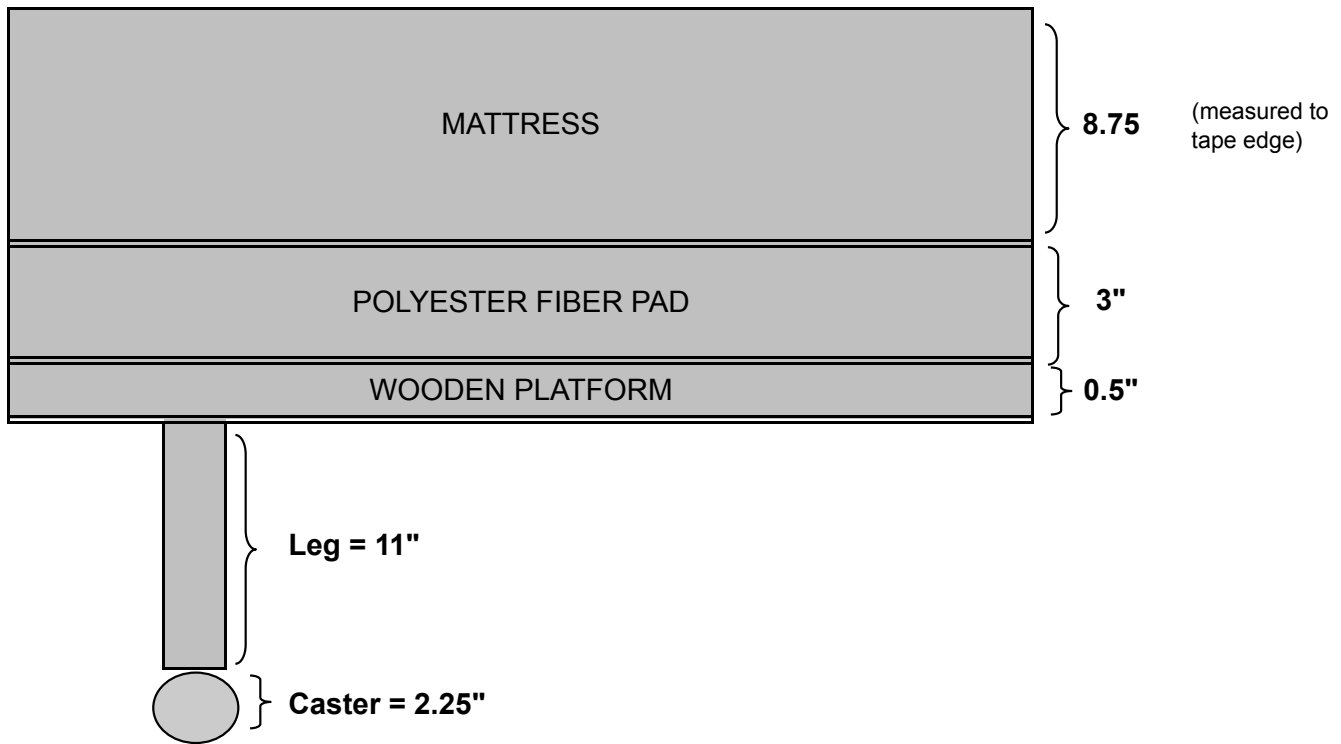

Hi-Lo (Premier Mattress)

Polyester Fiber Pad	3.0
Wooden Platform	0.5
Leg	11.0
Upholstery Allowance	0.25
Foundation Height (w/o caster)	14.75
Caster Height	2.25
Foundation Height (with caster)	17.00
Mattress Height (to tape edge)	8.75
Total Bed Height (with mattress & caster)	25.8
Total Bed Height (with mattress & no caster)	23.50
Hi-Lo Vertical Travel	7.0
Total Bed Height - Raised (with mattress & caster)	32.8
Total Bed Height - Raised (with mattress & no caster)	30.50

Note 1 > Hi-Lo raises vertically 7" but also travels horizontally 7" towards the foot end of the bed.

Note 2 > Hi-Lo mattresses measure 10.25" to the crown. Hi-Lo mattresses measure 8.75" to the taped edge. Beware & tell customers that mattress measurements are +/- 1/4" which could cause a total of 1/2" difference.