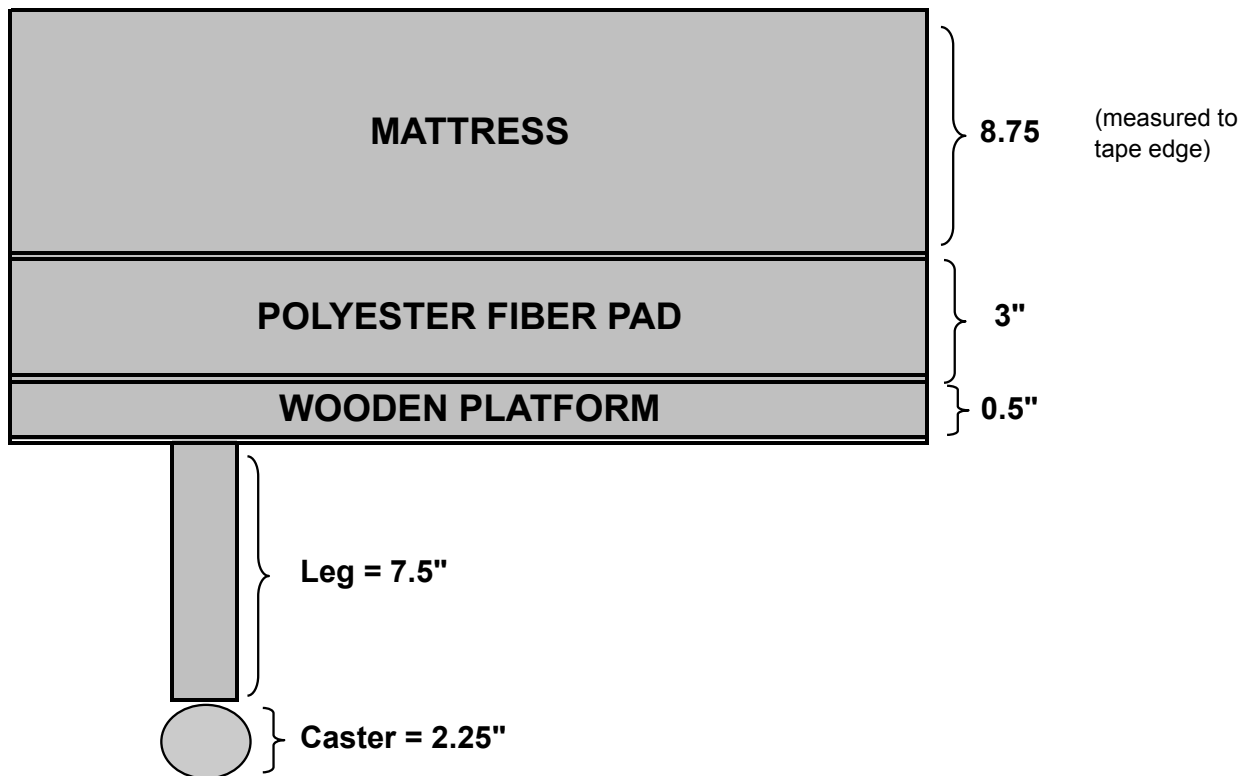

Premier

Polyester Fiber Pad	3.0
Wooden Platform	0.5
Leg	7.5
Upholstery Allowance	0.25
Foundation Height (w/o caster)	11.25
Caster Height	2.25
Foundation Height (with caster)	13.50
Mattress Height (to tape edge)	8.75
Total Bed Height (with mattress & caster)	22.25
Total Bed Height (with mattress & no caster)	20.00

Note 1 > Premier mattresses measure 10.25" to the crown. Premier mattresses measure 8.75" to the taped edge. Beware & tell customers that mattress measurements are +/- 1/4" which could cause a total of 1/2" difference. Everybody measures mattresses differently & mattresses are mush!!

Note 2 > The Premier foundation will have a 4" "underfoam" rail glued to the underside of the wooden platform. The "underfoam" rail gives the foundation a luxury, box-spring-like appearance. The Value Flex does not include any underfoam rails.

Note 1 > Value mattresses measure 9.75" to the crown. Value mattresses measure 8.75" to the taped edge. Beware & tell customers that mattress measurements are +/- 1/4" which could cause a total of 1/2" difference. Everybody measures mattresses differently & mattresses are mush!!