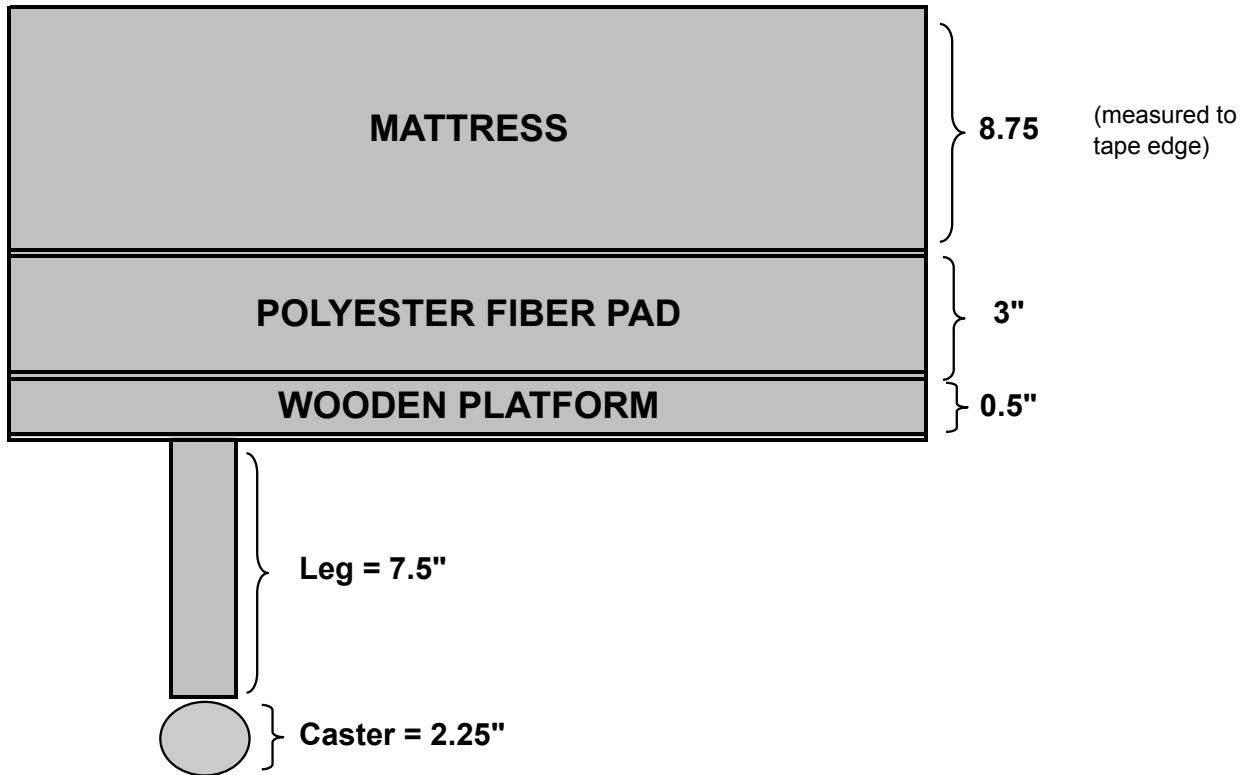

Value Flex

Polyester Fiber Pad	3.0
Wooden Platform	0.5
Leg	7.5
Upholstery Allowance	0.25
Foundation Height (w/o caster)	11.25
Caster Height	2.25
Foundation Height (with caster)	13.50
Mattress Height (to tape edge)	8.75
Total Bed Height (with mattress & caster)	22.25
Total Bed Height (with mattress & no caster)	20.00

Note 1 > Value mattresses measure 9.75" to the crown. Value mattresses measure 8.75" to the taped edge. Beware & tell customers that mattress measurements are +/- 1/4" which could cause a total of 1/2" difference. Everybody measures mattresses differently & mattresses are mush!!

Note 2 > The Premier foundation will have a 4" "underfoam" rail glued to the underside of the wooden platform. The "underfoam" rail gives the foundation a luxury, box-spring-like appearance. The Value Flex does not include any underfoam rails.